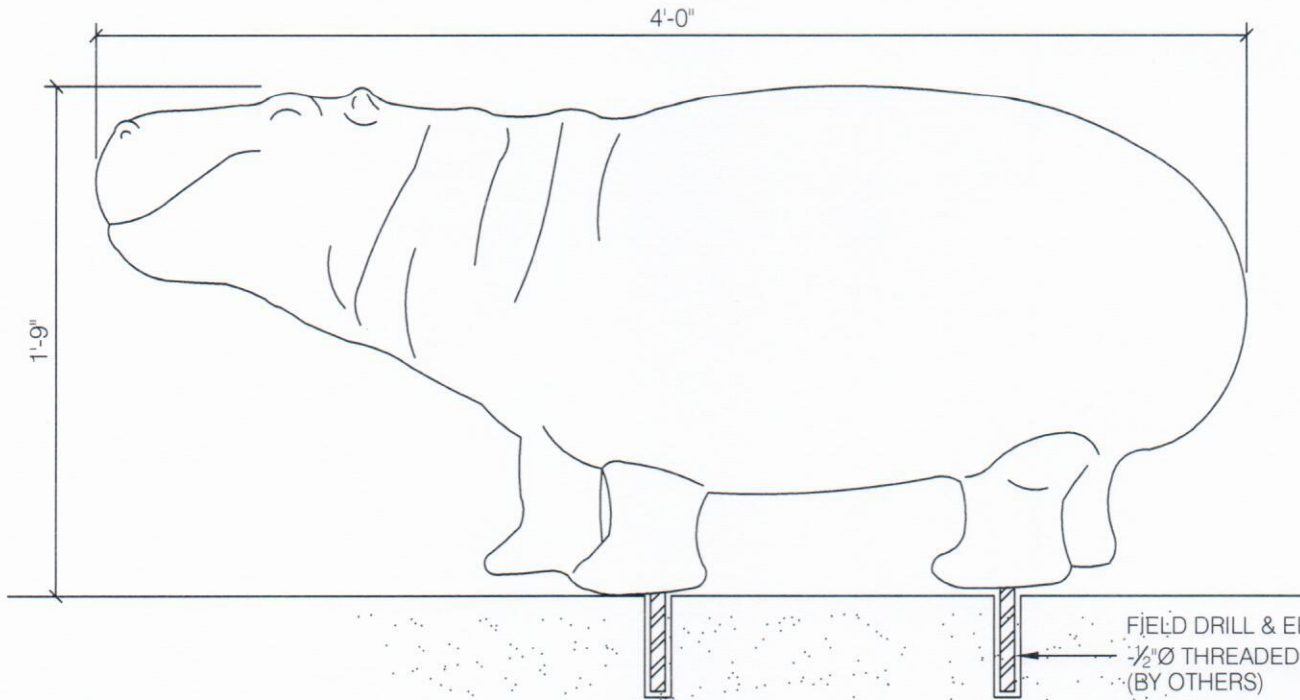

**DURA ART STONE**

WEST COAST

1265 Montecito Ave. #110  
Mountain View, CA 94043  
(650) 965-7100  
Fax (650) 965-7200

PLAN VIEW

ELEVATION VIEW

CAST STONE HIPPO

MODEL # S-101

SCALE: N.T.S.