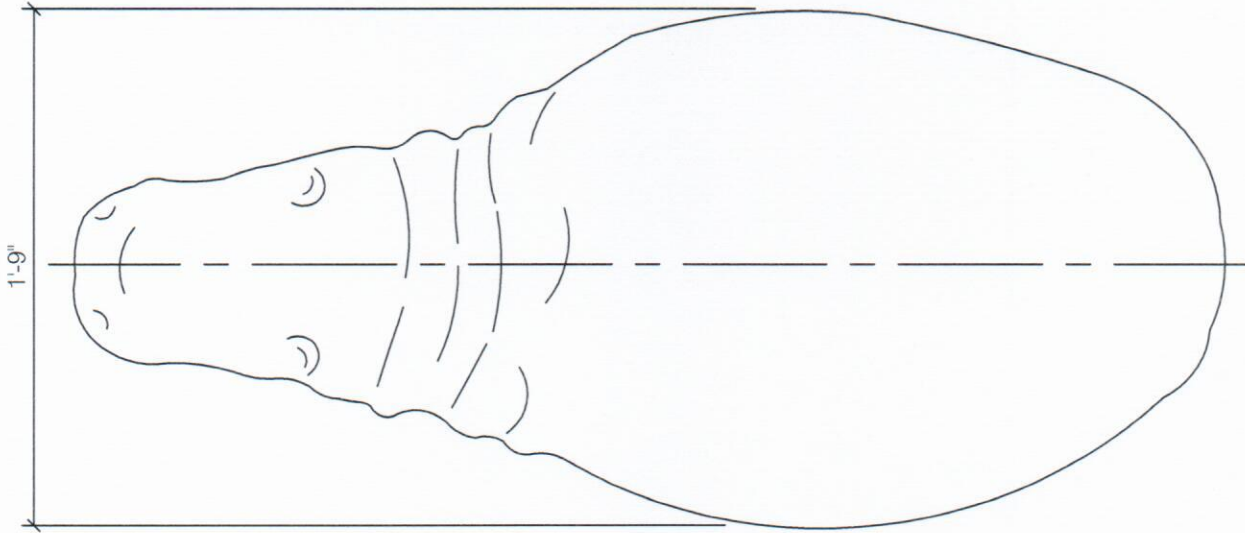

**DURA ART STONE**

WEST COAST

1265 Montecito Ave. #110  
Mountain View, CA 94043  
(650) 965-7100  
Fax (650) 965-7200

PLAN VIEW

ELEVATION VIEW

CAST STONE HIPPO

MODEL # S-101

SCALE: N.T.S.