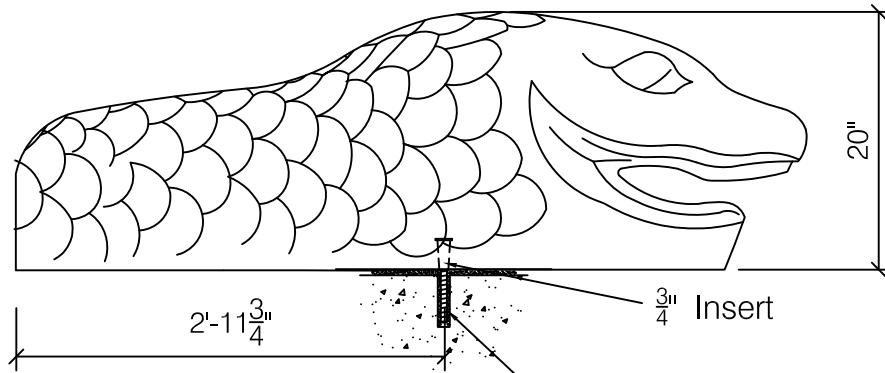

FRONT VIEW

EPOXY SET - ³/₄" Ø N.C.
THREADED ROD
BY OTHERS

SHEET TITLE: SNAKE HEAD DETAIL (1 - Required)

PROJECT: HIGHLAND HOSPITAL - PHASE 3

DATE: 10-24-17

SCALE: 3/4" = 1'-0"

DRAWN BY: GM

SHEET NO.:

1