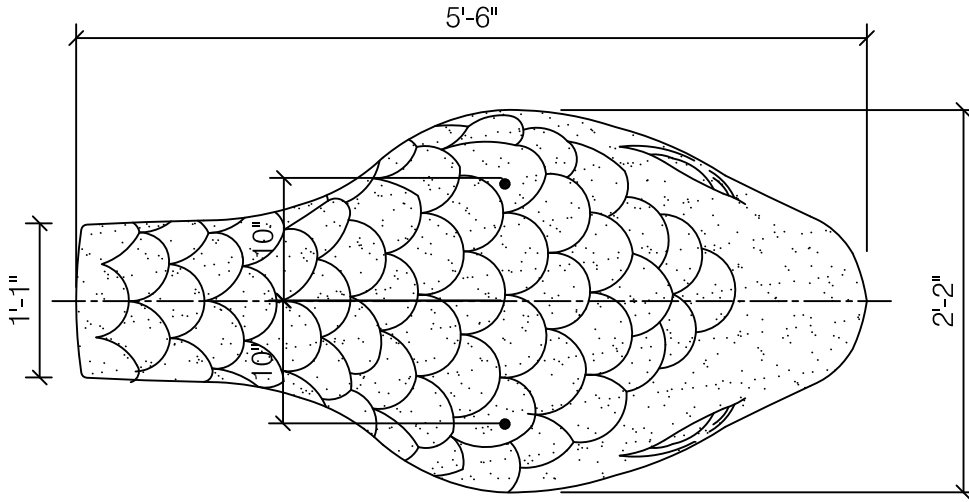

DURA ART STONE

WEST COAST

1265 Montecito Ave. #110

Mountain View, CA 94043

(650) 965-7100

Fax (650) 965-7200

TOP VIEW