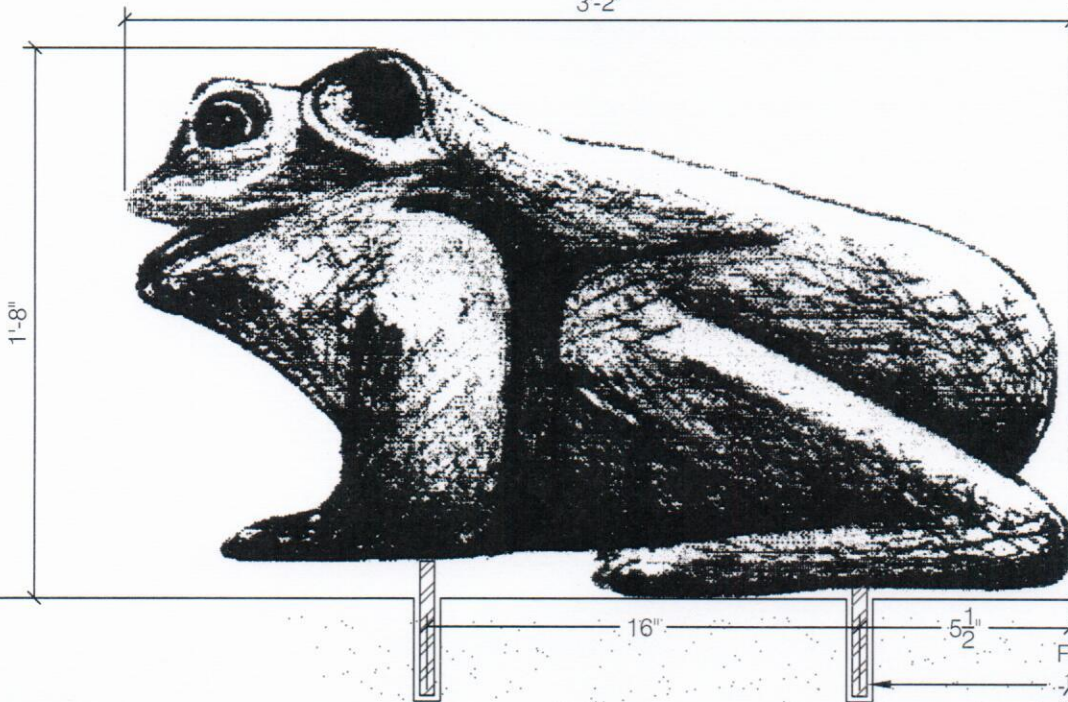

DURA ART STONE

WEST COAST

1265 Montecito Ave. #110
Mountain View, CA 94043
(650) 965-7100
Fax (650) 965-7200

PLAN VIEW

3'-2"

ELEVATION VIEW

CAST STONE TOAD

MODEL # S-105

SCALE: N.T.S.

DRAWN BY: DO