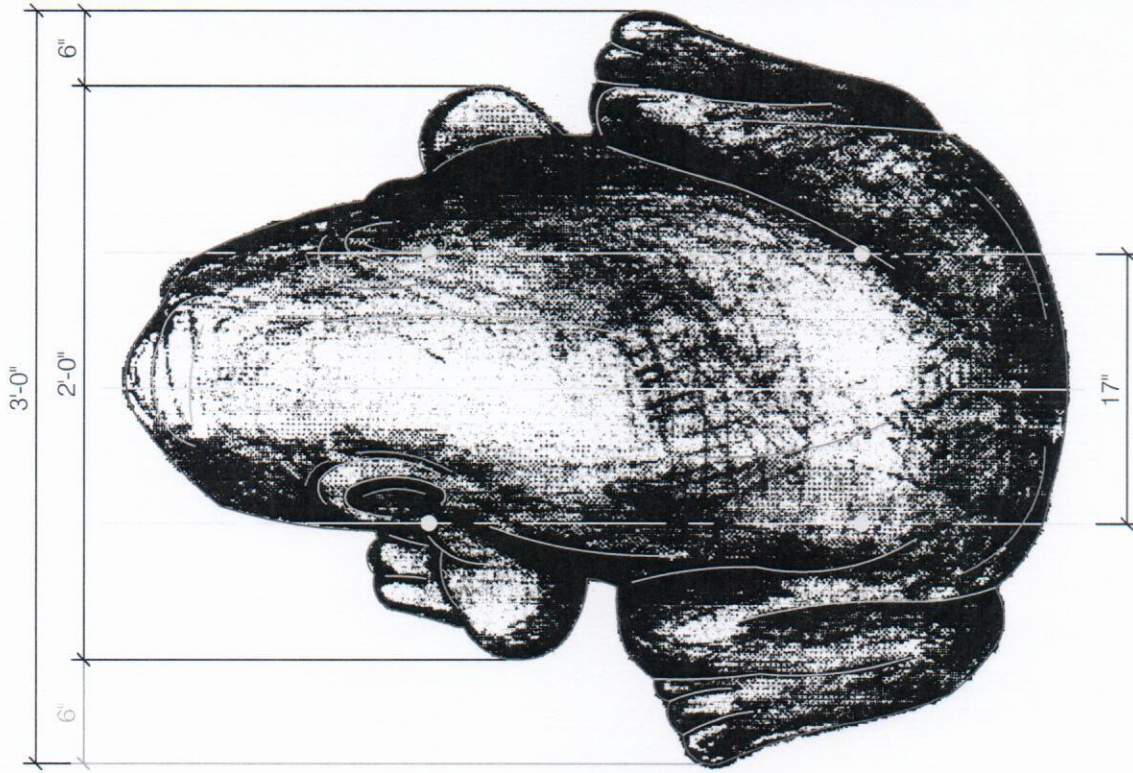

DURA ART STONE

WEST COAST

1265 Montecito Ave. #110
Mountain View, CA 94043
(650) 965-7100
Fax (650) 965-7200

PLAN VIEW

3'-2"

ELEVATION VIEW

CAST STONE TOAD

MODEL # S-105

SCALE: N.T.S.

DRAWN BY: DO