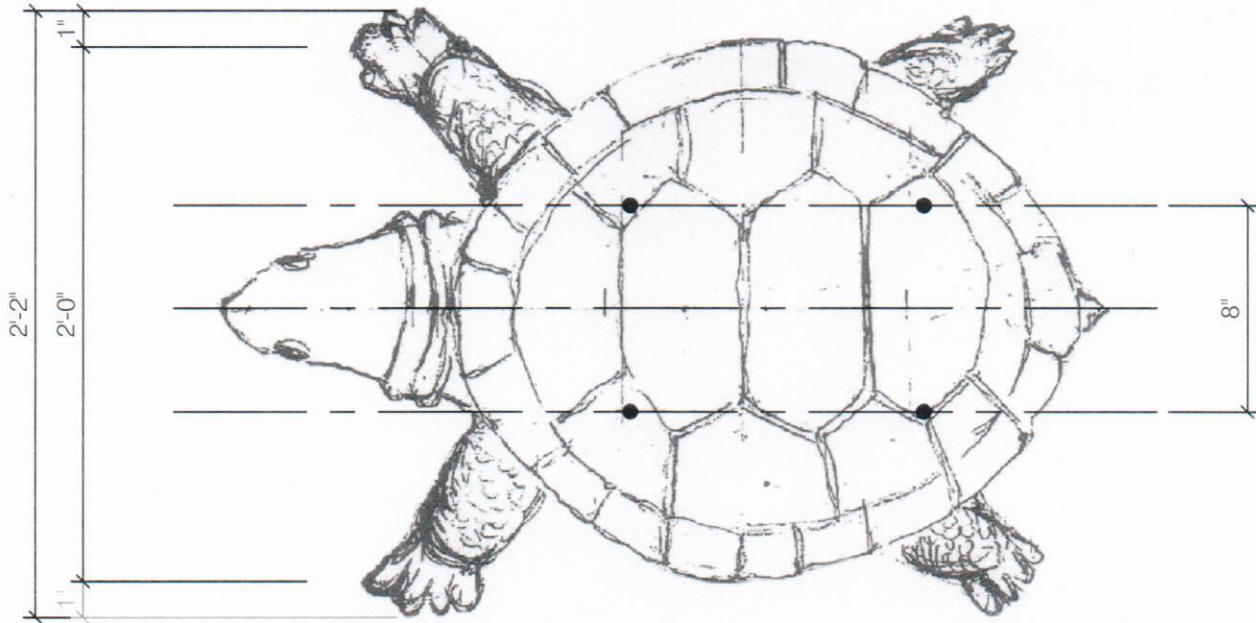

DURA ART STONE

WEST COAST
1265 Montecito Ave. #110
Mountain View, CA 94043
(650) 965-7100
Fax (650) 965-7200

PLAN VIEW

ELEVATION VIEW

CAST STONE TURTLE

MODEL # S-106

SCALE: N.T.S.

DRAWN BY: DO