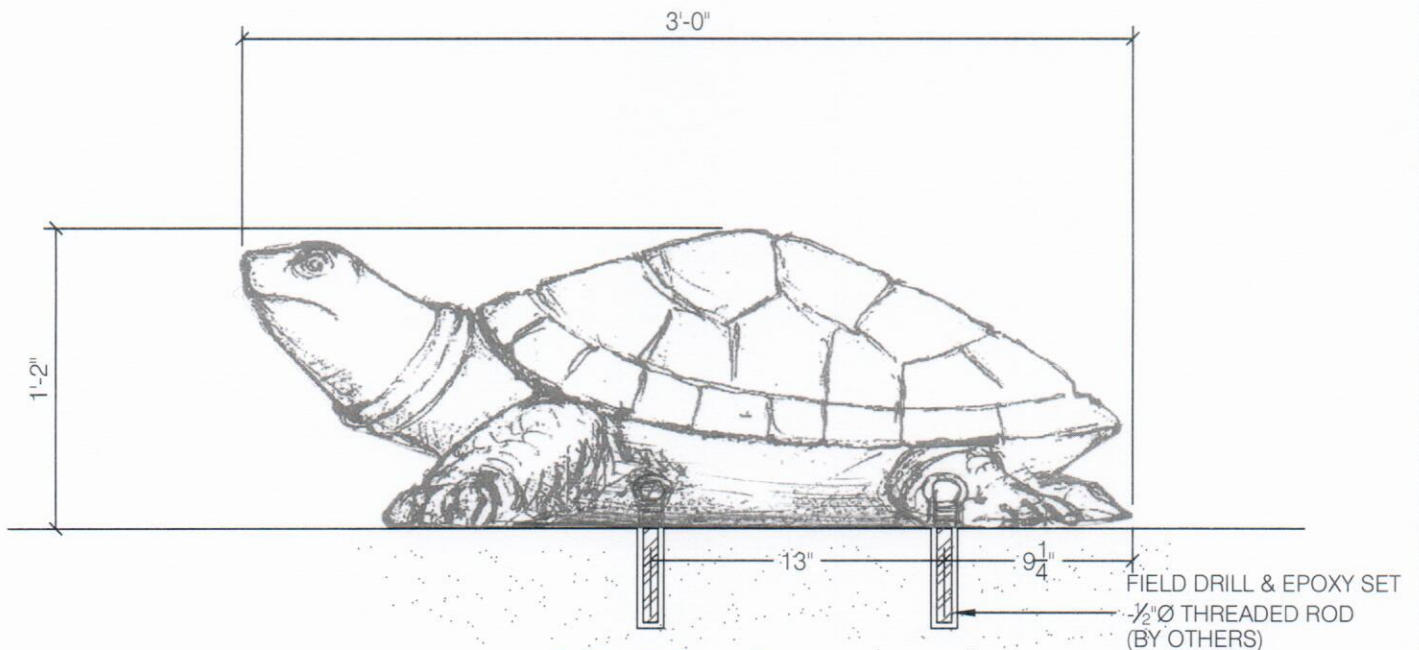

DURA ART STONE

WEST COAST
1265 Montecito Ave. #110
Mountain View, CA 94043
(650) 965-7100
Fax (650) 965-7200

PLAN VIEW

ELEVATION VIEW

CAST STONE TURTLE

MODEL # S-106

SCALE: N.T.S.

DRAWN BY: DO