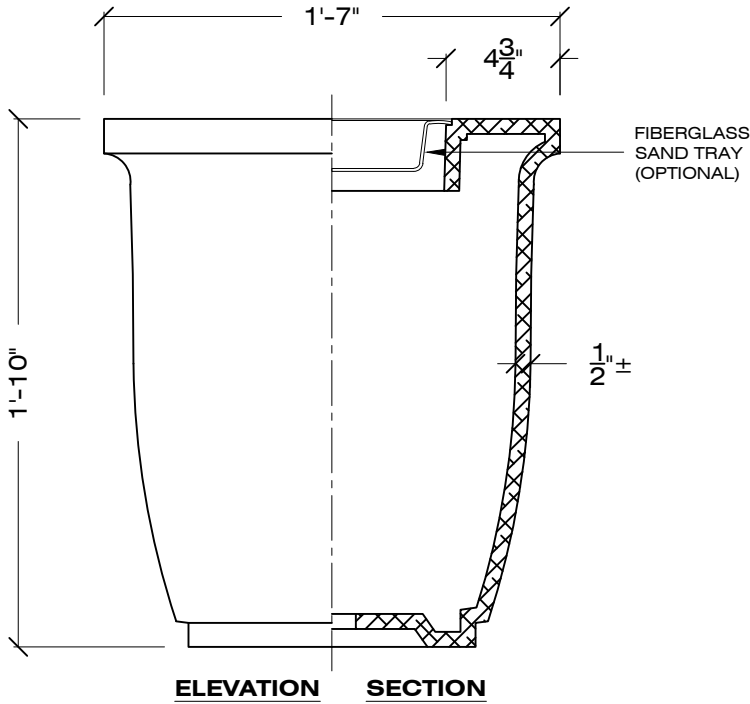

ITEM **W-AU-BLS**

PLAN VIEW

EXPLODED VIEW

1-1/2" = 1' - 0

ORDER CODE: **W - AU-BLS - S-1 - LSB - AU / ST - GRAY**

MODEL No. FINISH SAND TRAY COLOR

GLASCRETE COLOR SAND TRAY OPTION

SPECIFICATIONS :

MATERIAL : GLASCRETE

WEIGHT : 110 LBS

DIMENSIONS : 19" \varnothing X 22" HEIGHT

COLOR : S-1 S-2 S-3 S-4 S-5 S-6 S-7 S-8 S-9
 S-10 S-11 S-12 S-13 S-14 S-15 S-16 S-17 S-18

SAND TRAY COLOR : BLK / BRN / GRAY / WHITE