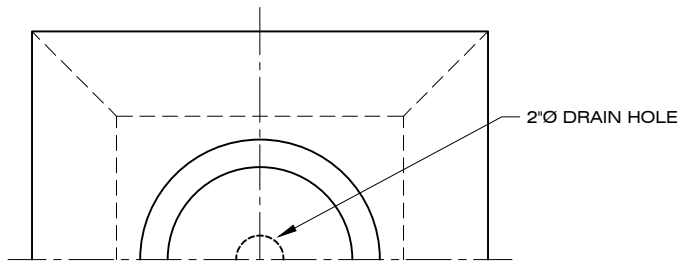

ITEM **W-AU-BLS**

PLAN VIEW

EXPLODED VIEW

1-1/2" = 1' - 0

ORDER CODE: **W - AU-BLS - S-1 - LSB - AU / ST - GRAY**

MODEL No. FINISH SAND TRAY COLOR

GLASCRETE COLOR SAND TRAY OPTION

SPECIFICATIONS :

MATERIAL : GLASCRETE

WEIGHT : 110 LBS

DIMENSIONS : 19" \varnothing X 22" HEIGHT

COLOR : S-1 S-2 S-3 S-4 S-5 S-6 S-7 S-8 S-9
 S-10 S-11 S-12 S-13 S-14 S-15 S-16 S-17 S-18

SAND TRAY COLOR : BLK / BRN / GRAY / WHITE